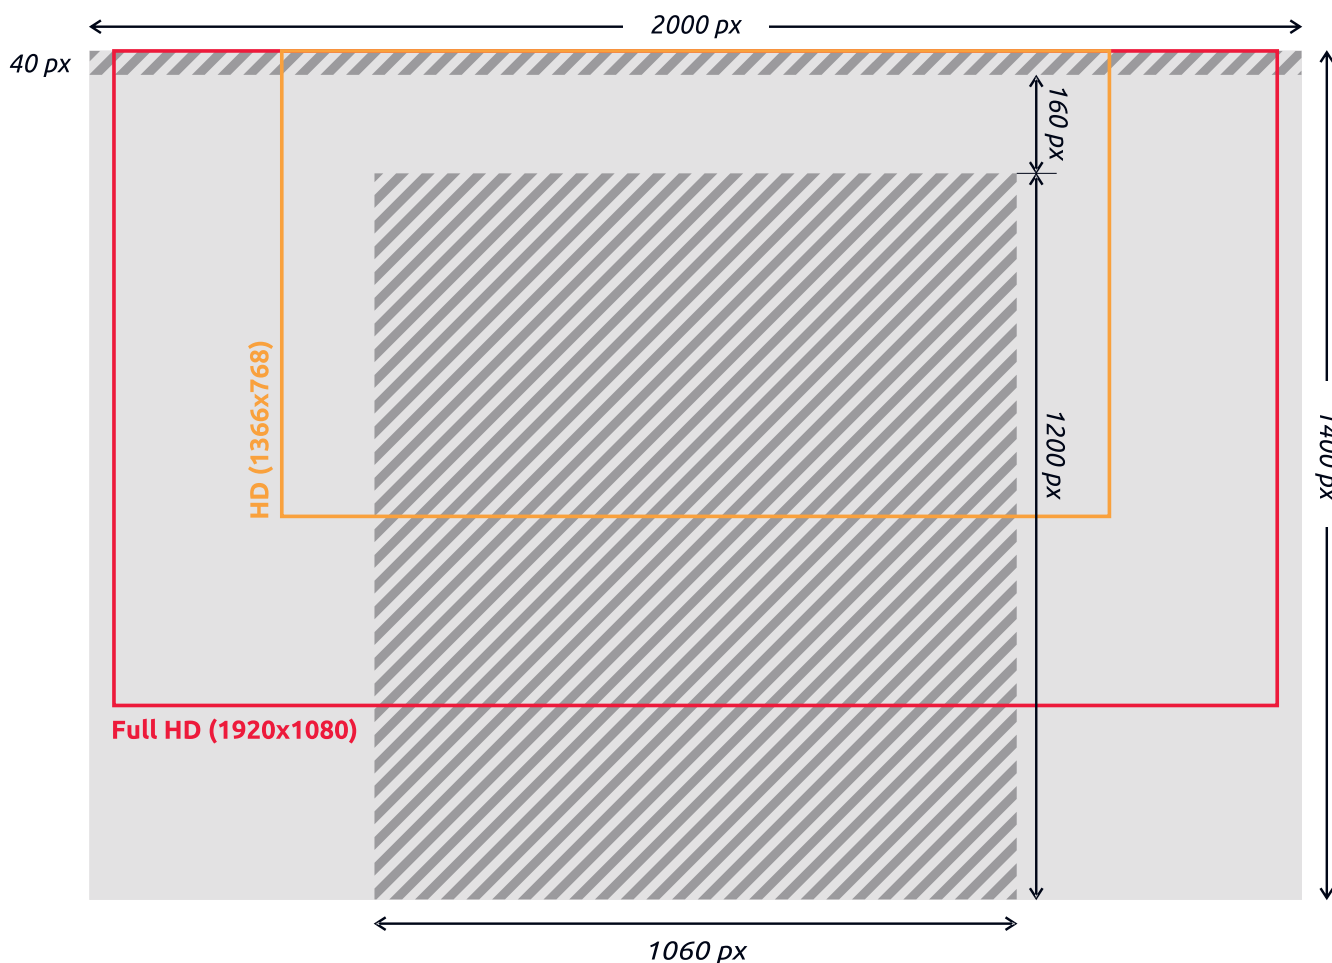

Graphics size 2000x1400 px

Supported file types:  
JPG, PNG, GIF or HTML5

Filesize up to 299 kB

- Place for graphics
- Areas covered by websites\*

\* This area is covered by the website content and it is not suitable for placing important graphics. However, it does not have to be covered in its entirety (part of the site may be transparent). Therefore, we recommend to tune these areas with colour or gradient corresponding with the overall design.

Examples of final design: