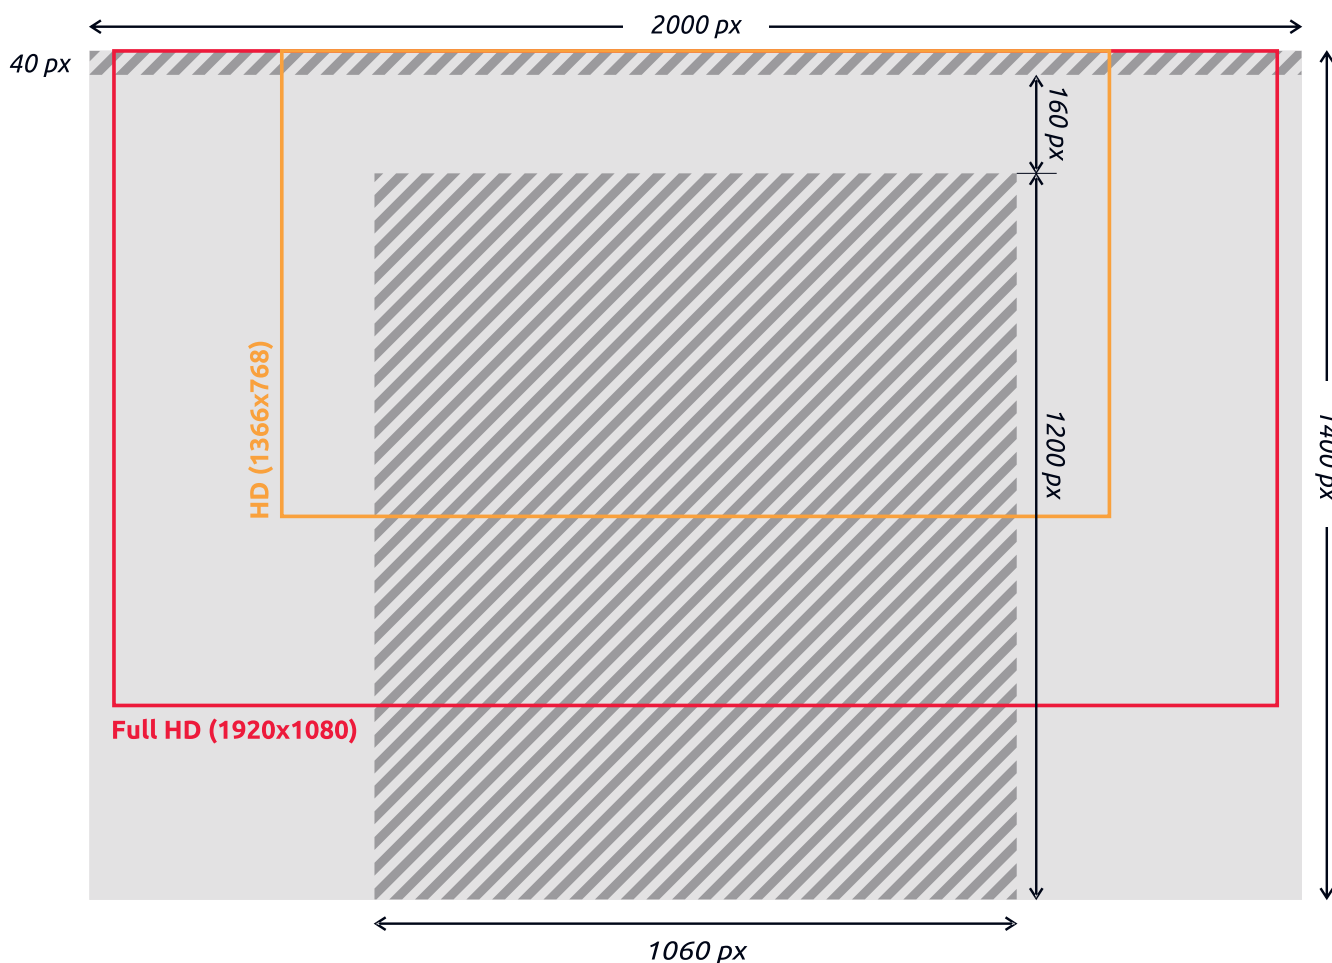

Graphics size 2000×1400 px

Supported file types::
JPG, PNG, GIF or HTML5

Filesize up to 350 kB

- Place for graphics
- Areas covered by websites*

* This area is covered by the website content and it is not suitable for placing important graphics. However, it does not have to be covered in its entirety (part of the site may be transparent). Therefore, we recommend to tune these areas with colour or gradient corresponding with the overall design.

Examples of final design: